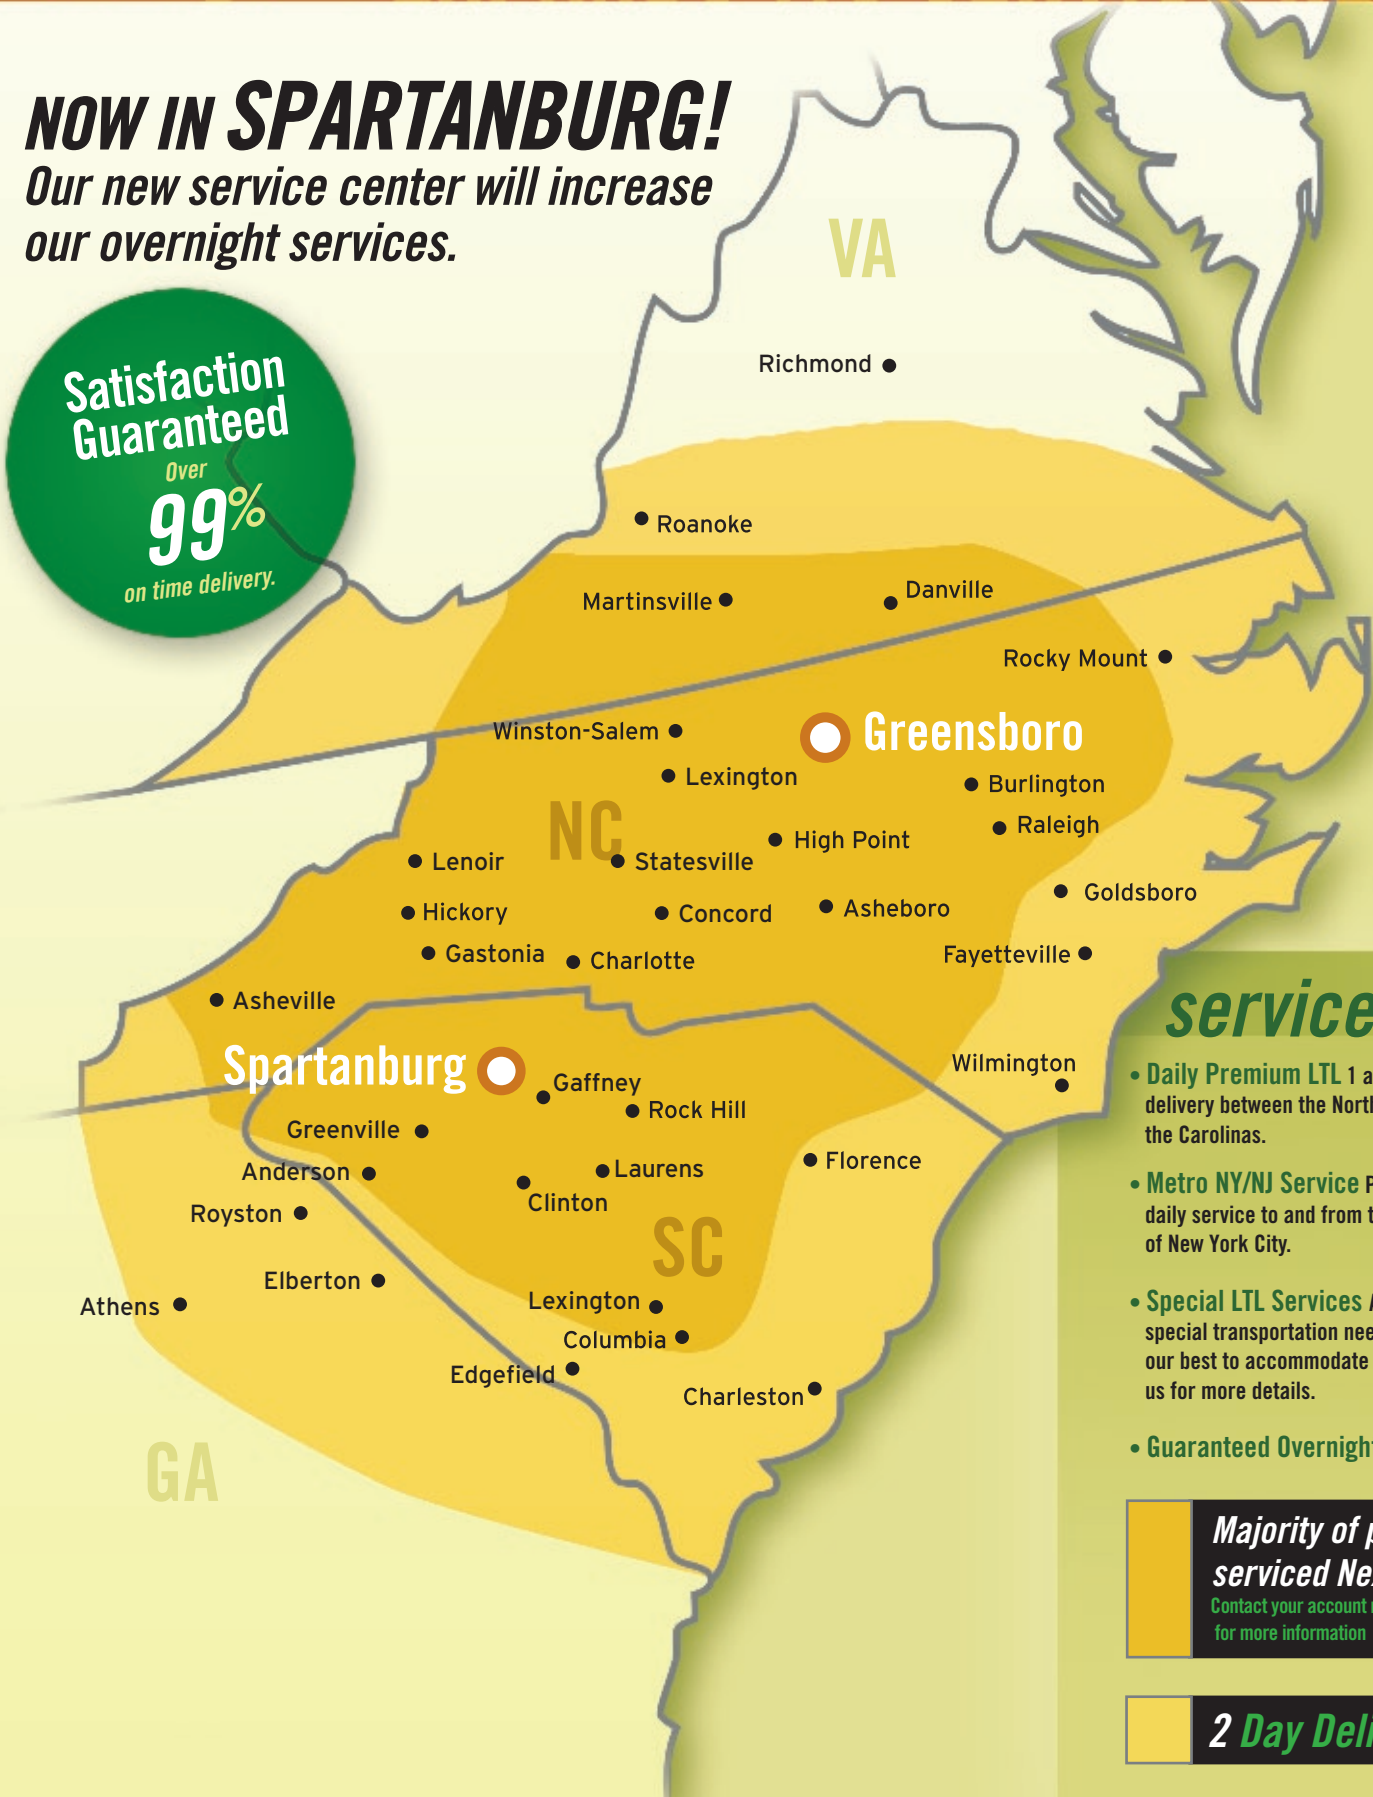

# NYCE EXPANDS ITS SERVICE REGION

**NOW IN SPARTANBURG!**  
 Our new service center will increase  
 our overnight services.

**Satisfaction  
 Guaranteed**  
 Over  
**99%**  
 on time delivery.

## services

- **Daily Premium LTL 1 and 2-day** delivery between the Northeast and the Carolinas.
- **Metro NY/NJ Service** Prompt direct daily service to and from the five Boroughs of New York City.
- **Special LTL Services** Advise us of your special transportation needs and we'll do our best to accommodate you. Please call us for more details.
- **Guaranteed Overnight** service available.

**PREMIUM LTL SERVICES**